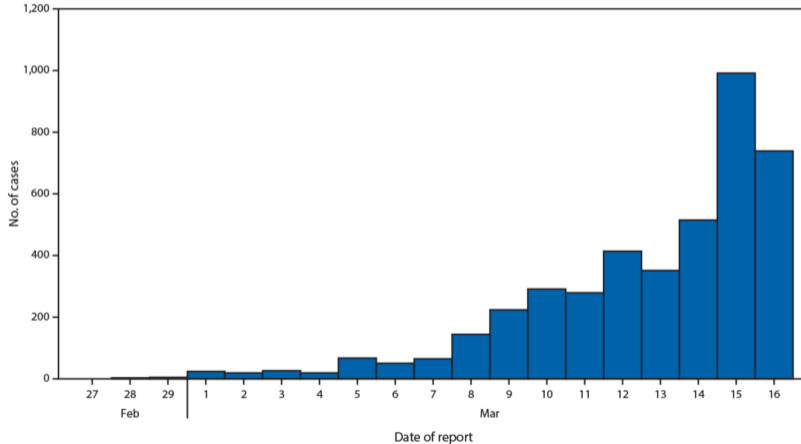

Kristiann on Josh's Example

CDC's Severe Outcomes Among Patients with Coronavirus Disease 2019 (COVID-19) // United States, February 12–March 16, 2020

From [Centers for Disease Control, March 27, 2020.](#)

Tara on Morgan's *Washington Post* Graphic

Tara on Morgan's *Washington Post* Graphic

"Young men, guns and the prefrontal cortex," *Washington Post*, June 3, 2022.

Age and gender

Of the 196 shooters
1966, only five were
of 18 and 29, and an