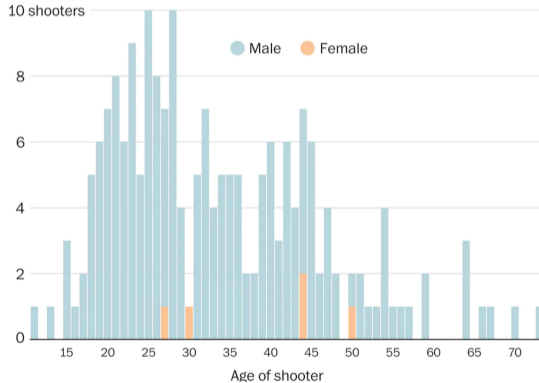

Kristiann on Josh's Example

CDC's Severe Outcomes Among Patients with Coronavirus Disease 2019 (COVID-19) // United States, February 12–March 16, 2020

From [Centers for Disease Control, March 27, 2020.](#)

Tara on Morgan's *Washington Post* Graphic

Tara on Morgan's *Washington Post* Graphic

"Young men, guns and the prefrontal cortex," *Washington Post*, June 3, 2022.

Age and gender

Of the 196 shooters
1966, only five were
of 18 and 29, and an