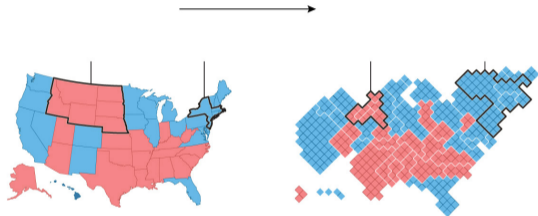

Thanks, [Wikipedia](#).

The USA Four Ways

Thanks to [Michael Corey](#).

UTM Zones

For small areas, use UTM projection if you need to calculate distances. Each number is a zone.

Thanks to [Michael Corey](#).

Red and Grey Areas Have About the Same Number of Votes Cast in 2012

With many thanks to the [Washington Post](#)

Another Possible Solution

And a Quasi Map

Thanks to the Wall Street Journal, [here](#).