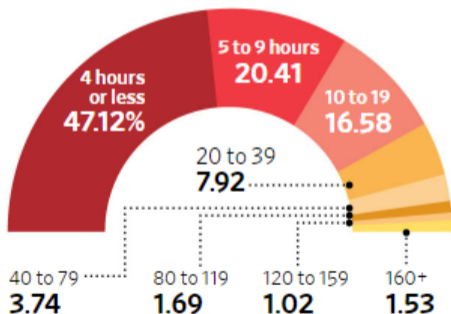

Kristiann on Josh's Example

CDC's Severe Outcomes Among Patients with Coronavirus Disease 2019 (COVID-19) // United States, February 12–March 16, 2020

From [Centers for Disease Control, March 27, 2020.](#)

Tara on Morgan's *Washington Post* Graphic

Tara on Morgan's *Washington Post* Graphic

"Young men, guns and the prefrontal cortex," *Washington Post*, June 3, 2022.

Age and gender

Of the 196 shooters
1966, only five were
of 18 and 29, and an

Past Student Sent This Graph

“Where New Landlords Go Wrong,” *WSJ*, Feb. 17, 2023

On the Clock

Landlords' time managing rental properties in monthly hours

From *WSJ*, Feb. 17, 2023.

An Equal-Area Projection