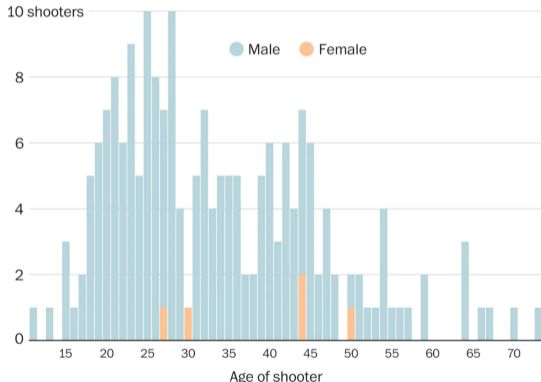

Kristiann on Josh's Example

CDC's Severe Outcomes Among Patients with Coronavirus Disease 2019 (COVID-19) // United States, February 12–March 16, 2020

From [Centers for Disease Control, March 27, 2020.](#)

Tara on Morgan's *Washington Post* Graphic

Tara on Morgan's *Washington Post* Graphic

"Young men, guns and the prefrontal cortex," *Washington Post*, June 3, 2022.

Age and gender

Of the 196 shooters
1966, only five were
of 18 and 29, and an